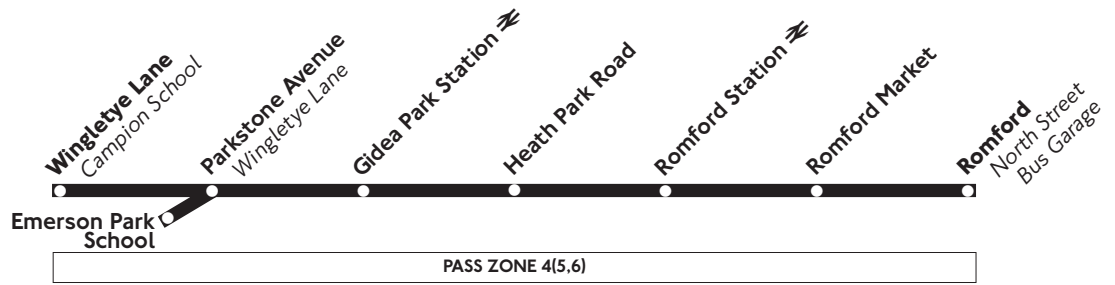

1.10.01
T3591O

649

Campion School - Gidea Park - Romford

Monday to Friday
Schooldays only

Monday to Friday

Schooldays only

	(Y)	(X)
Wingletye Lane <i>Campion School</i>	---	1550
Emerson Park School	1540	↓
Parkstone Avenue <i>Wingletye Lane</i>	1541	1555
Gidea Park Station ⇌	1550	1605
Romford Station ⇌	1557	1612
Romford <i>North Street Bus Garage</i>	1605	1620