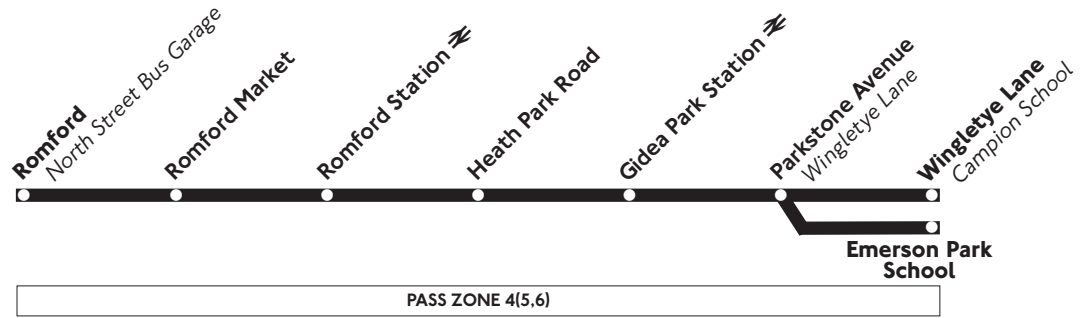

649

Romford - Gidea Park - Champion School

Monday to Friday
Schooldays only

Monday to Friday

Schooldays only

Romford <i>North Street Bus Garage</i>	0805	0805	0810	0810
Romford Station ⇌	0813	0813	0818	0818
Gidea Park Station ⇌	0820	0820	0825	0825
Parkstone Avenue <i>Wingletye Lane</i>	0830	0830	0835	0835
Emerson Park School	↓	0832	↓	0837
Wingletye Lane <i>Campion School</i>	0835	---	0840	---

 **London Travel Information**
020 7222 1234 24 hours

Operated by **Blue Triangle**
for London Buses

If you have any comments regarding this service, please write to Customer Service Centre, London Buses, 172 Buckingham Palace Road, London SW1W 9TN. Telephone 020 7918 4300.

1.10.01
T3591O

649

Campion School - Gidea Park - Romford

Monday to Friday
Schooldays only

Monday to Friday

Schooldays only

	(Y)	(X)
Wingletye Lane <i>Campion School</i>	---	1550
Emerson Park School	1540	↓
Parkstone Avenue <i>Wingletye Lane</i>	1541	1555
Gidea Park Station ⇌	1550	1605
Romford Station ⇌	1557	1612
Romford <i>North Street Bus Garage</i>	1605	1620